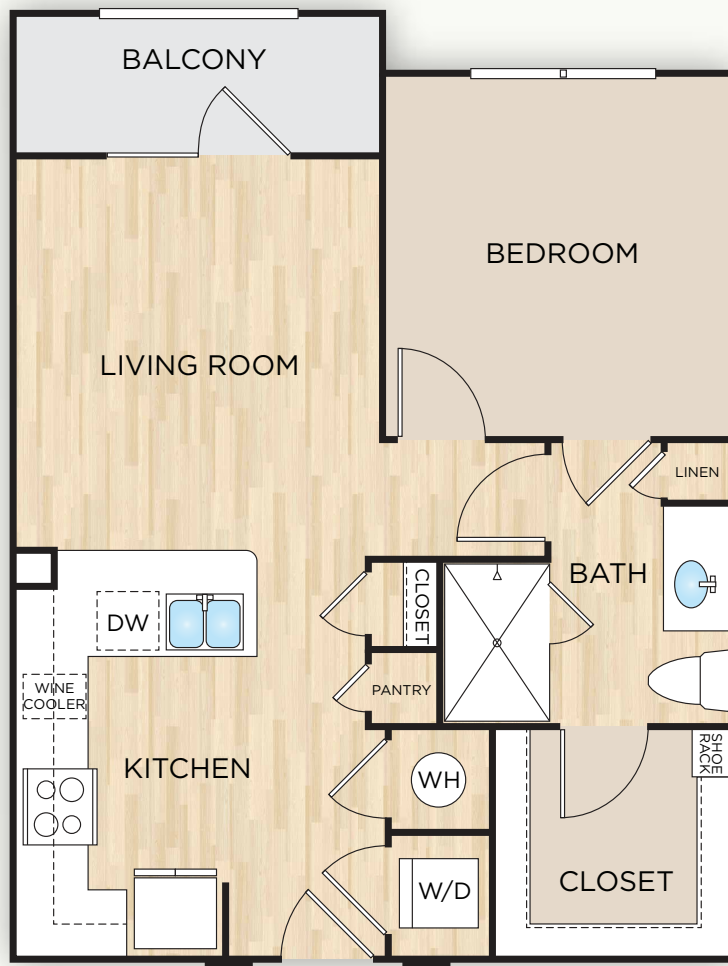

# THE FONDA

ONE BEDROOM | ONE BATH

675 SF LIVING  
75 SF BALCONY  

---

750 SF TOTAL

ALTERNATE / TUB