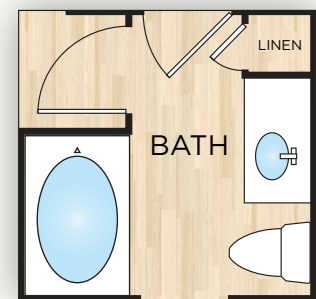

# THE FONDA

ONE BEDROOM | ONE BATH

675 SF LIVING  
75 SF BALCONY  

---

750 SF TOTAL

ALTERNATE / TUB